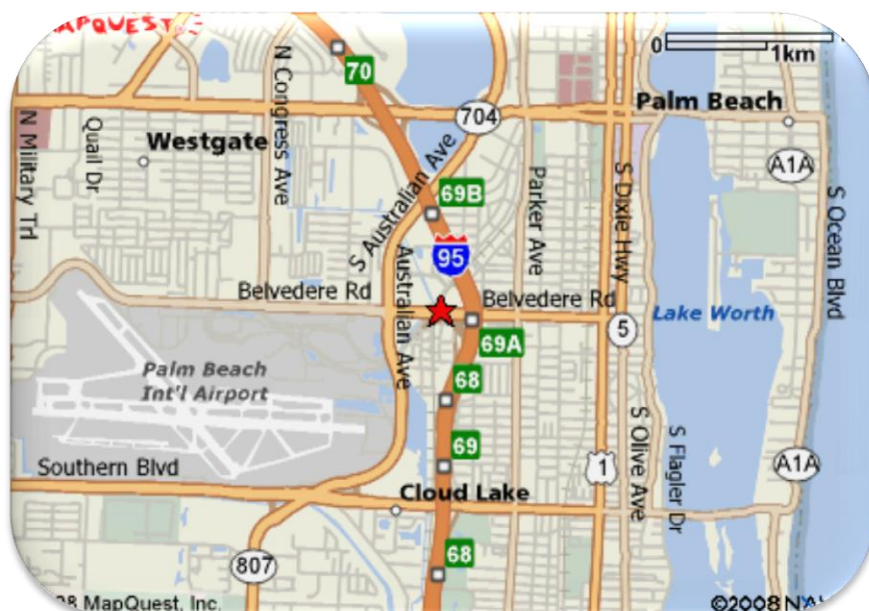

FLORIDA DART ASSOCIATION
STATE TEAM CHAMPIONSHIPS
25TH ANNIVERSARY

SOUTHERN REGIONAL -- HOSTED BY NCDU

SEPTEMBER 12-14, 2008

CAPTAINS MEETING:
FRIDAY, SEPTEMBER 12 @ 8:00PM

VENUE:

Holiday Inn Airport
1301 Belvedere Rd
W. Palm Beach, FL 33405

HOTEL:

Same as venue
Room Rate: $ 89.00/night

RESERVATIONS:

1-800-423-0908
1-561-659-3880
Ask for "DARTERS RATES"

CUT OFF DATE:

September 4, 2008

CONTACT:

Ralph McIlroy
561-642-7796
Shawn Lake
954-214-0186
561-452-6665

I-95 at Belvedere Rd, Exit 69

From FL TPK Exit 40, East on Okeechobee Rd (SR 704),
South to Military Trail, East on Belvedere.

BLIND DRAW:

Cut off: 8:15pm
Entry: $ 10.00

Go to [Holiday Inn WEST PALM BEACH hotels/PALM BEACH-AIRPORT CONF CTR](#) for hotel tour, pictures, map or directions. Please make reservations directly with hotel.